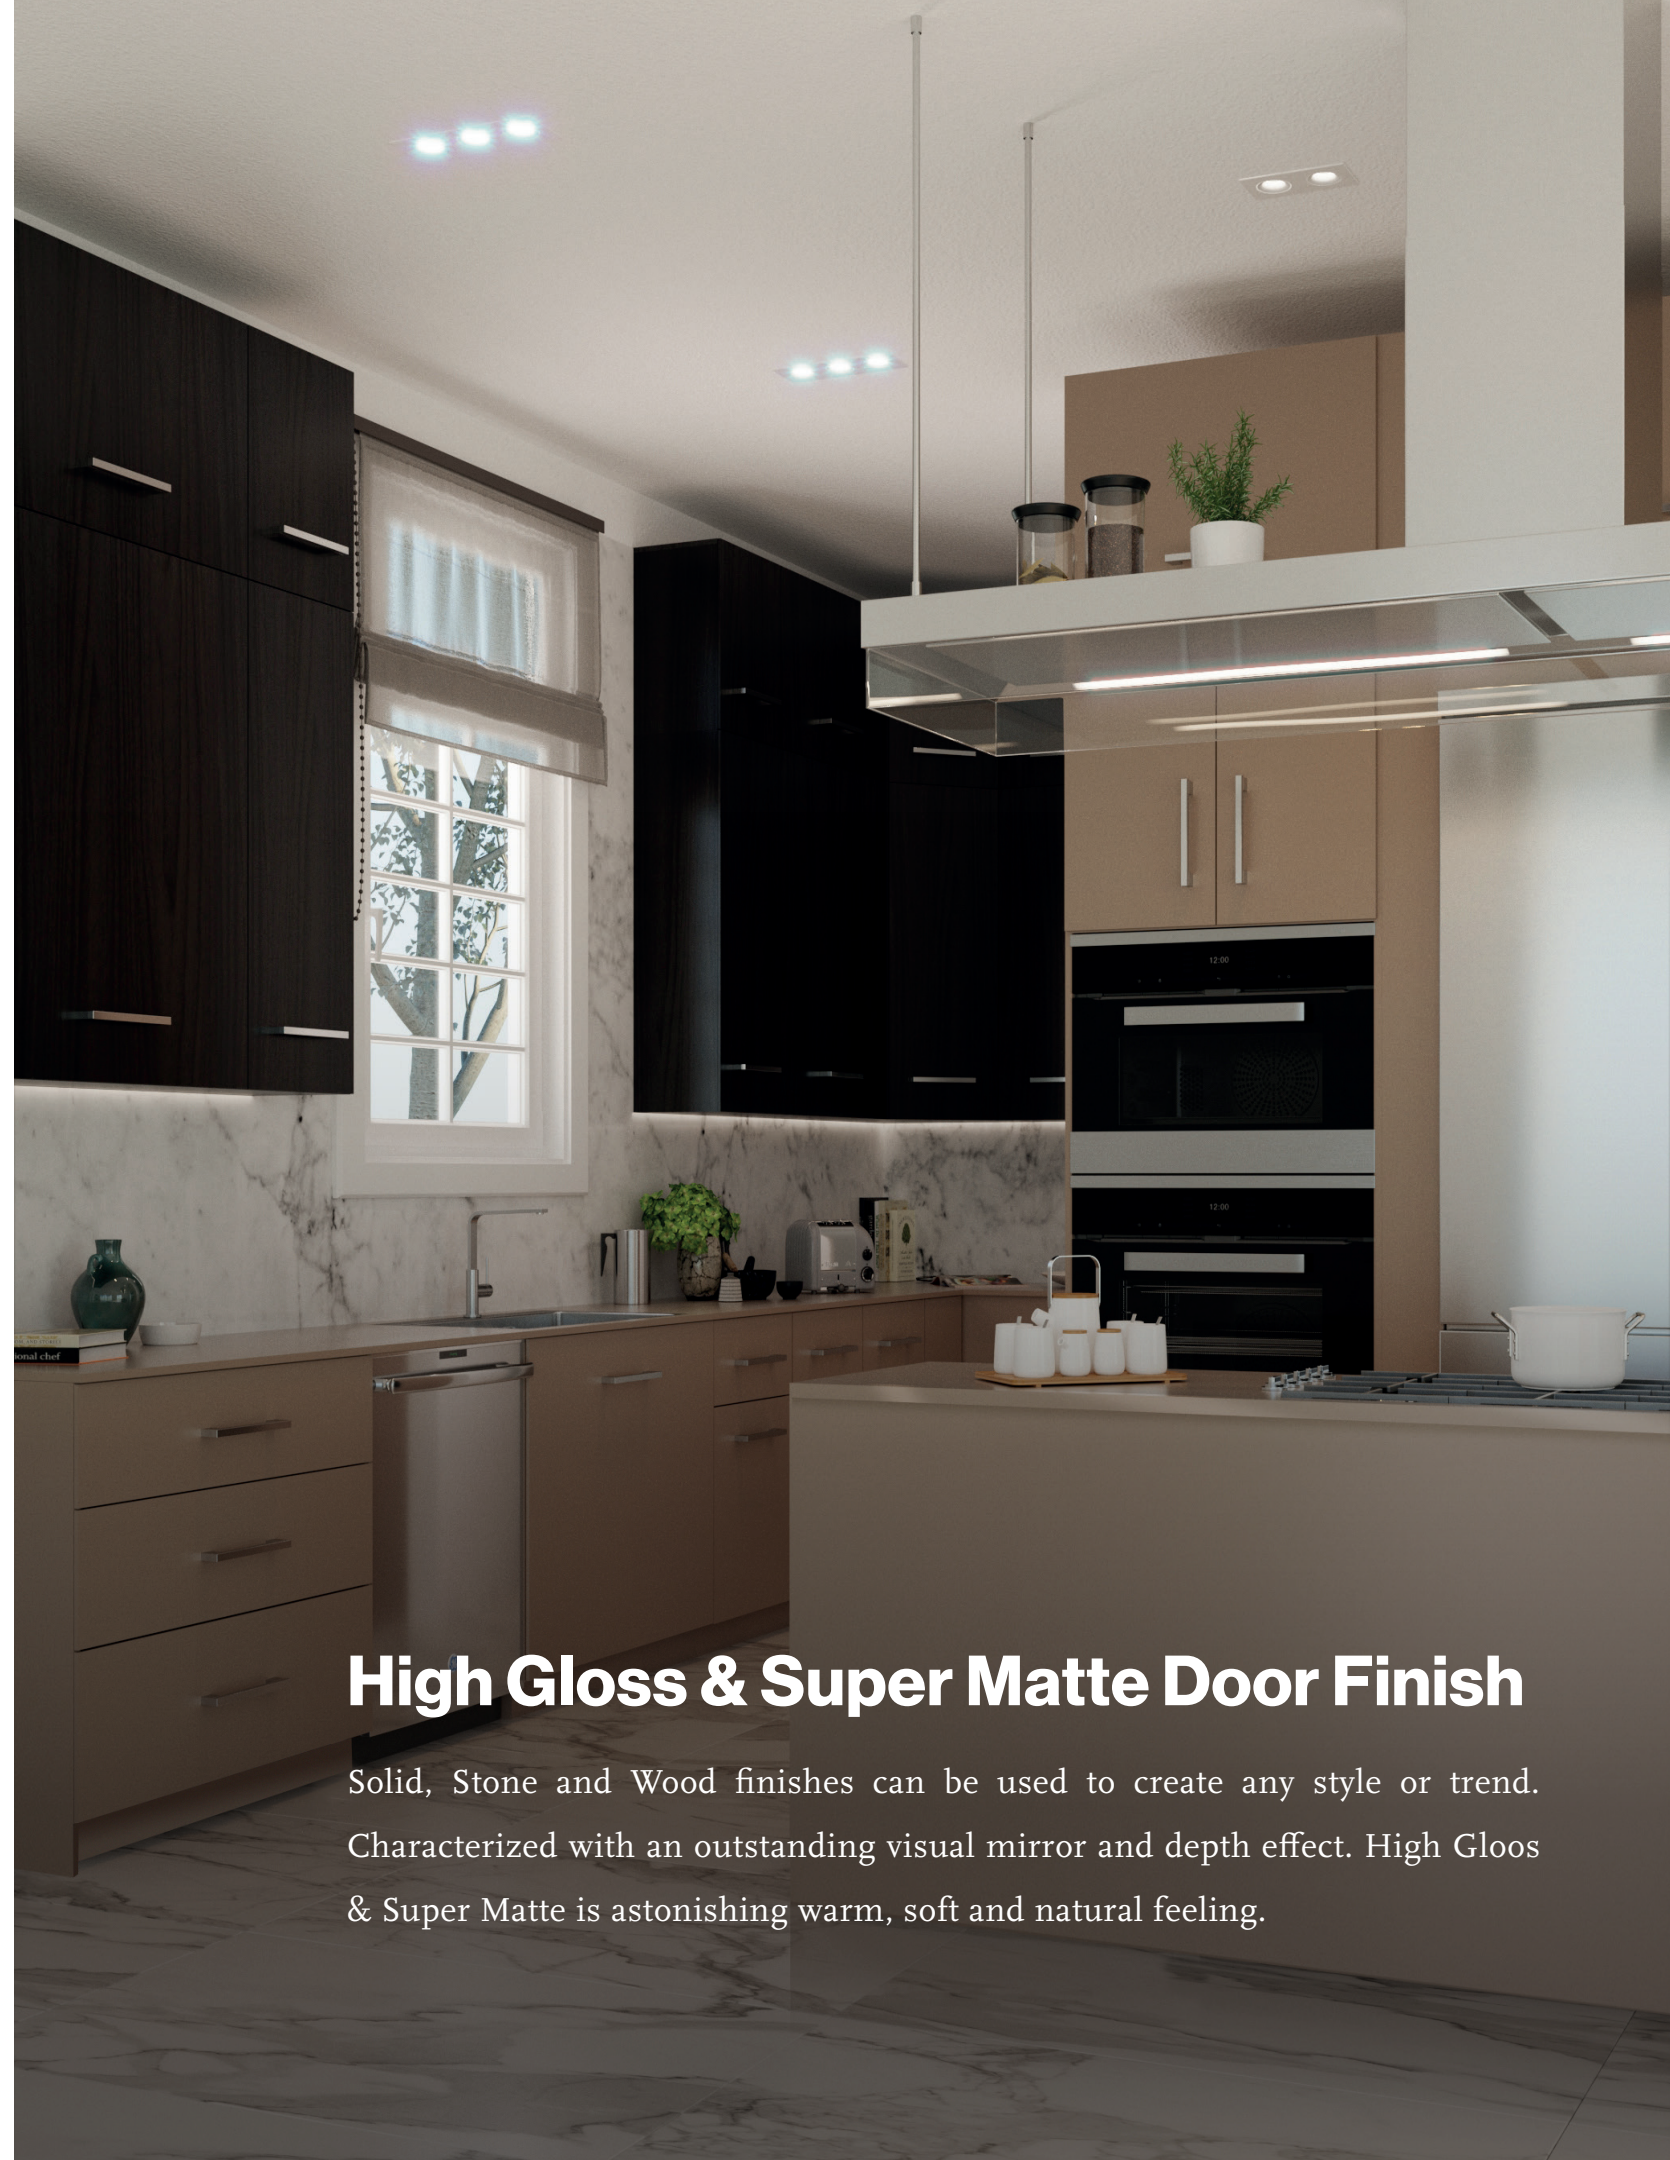

High Gloss & Super Matte Door Finish

Solid, Stone and Wood finishes can be used to create any style or trend. Characterized with an outstanding visual mirror and depth effect. High Gloss & Super Matte is astonishing warm, soft and natural feeling.